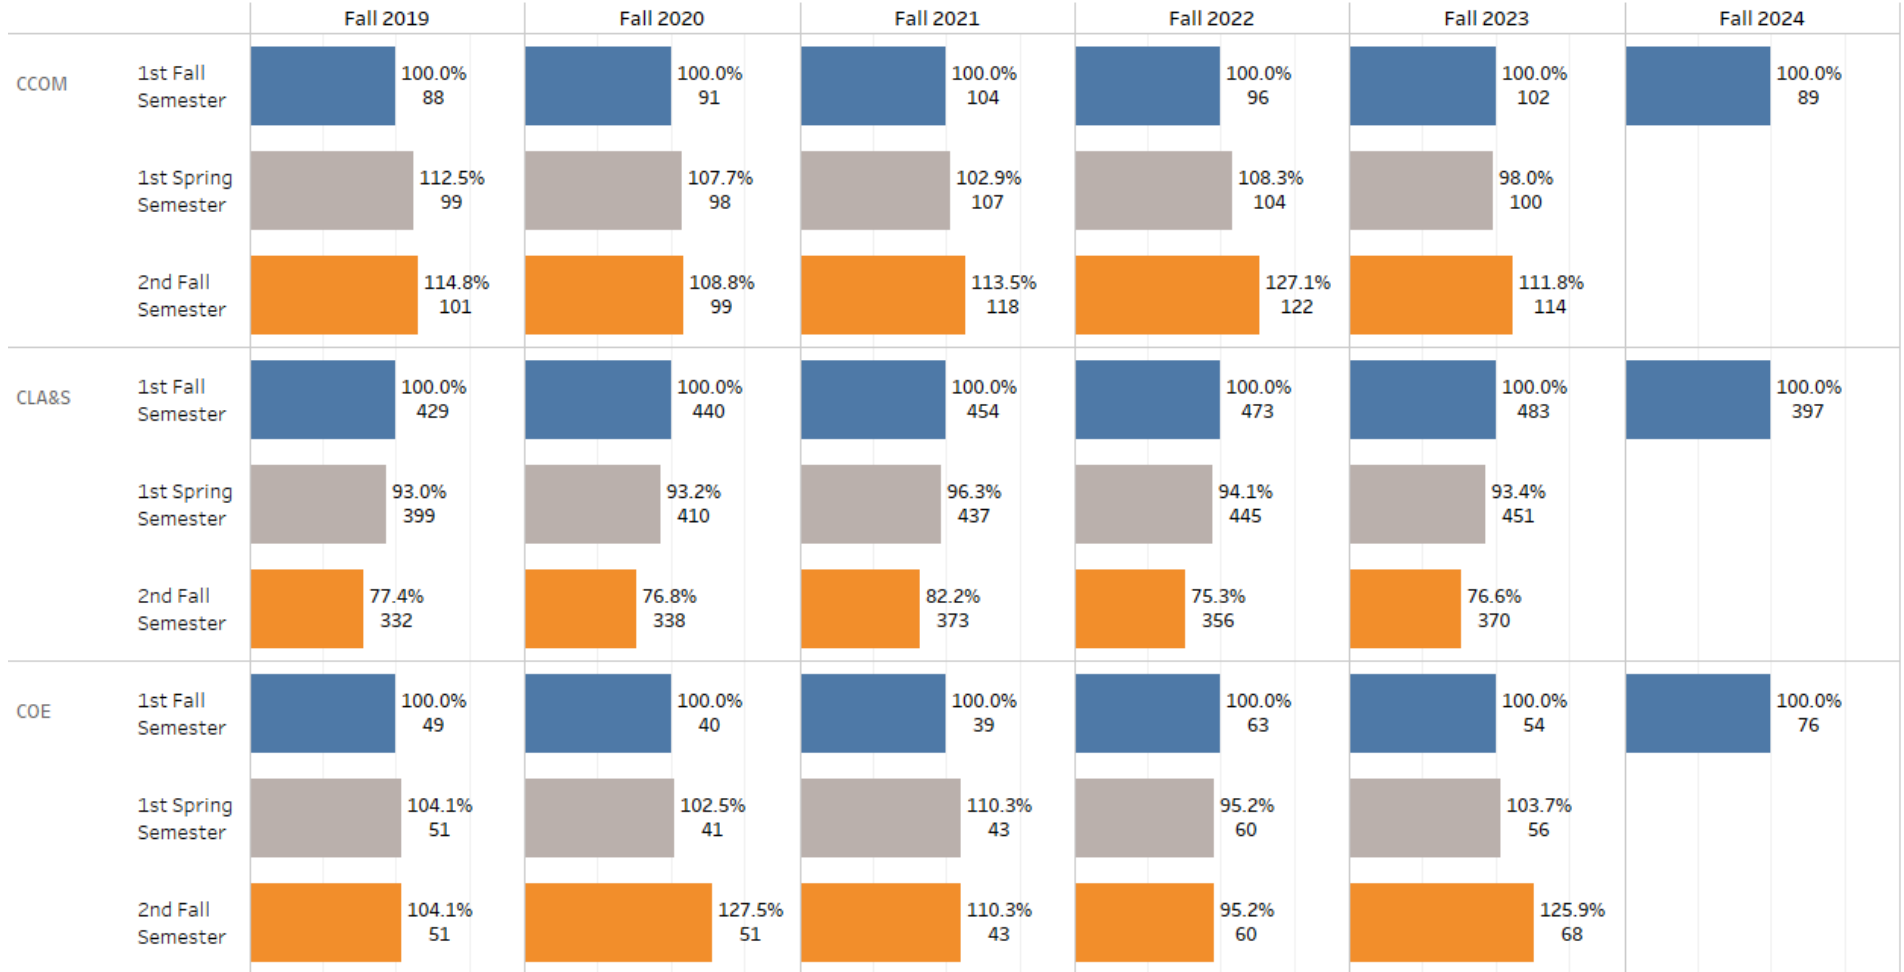

1.10B Retention of First-Year Cohorts by College

First-Year Cohort Retention by College

[Note: Retention rates over 100% indicate a net increase of students selecting majors within that college.]

[Retention Rates](#)

Retention Counts

Legend

- 1st Fall Semester
- 1st Spring Semester
- 2nd Fall Semester

Legend
■ 1st Fall Semester
■ 1st Spring Semester
■ 2nd Fall Semester